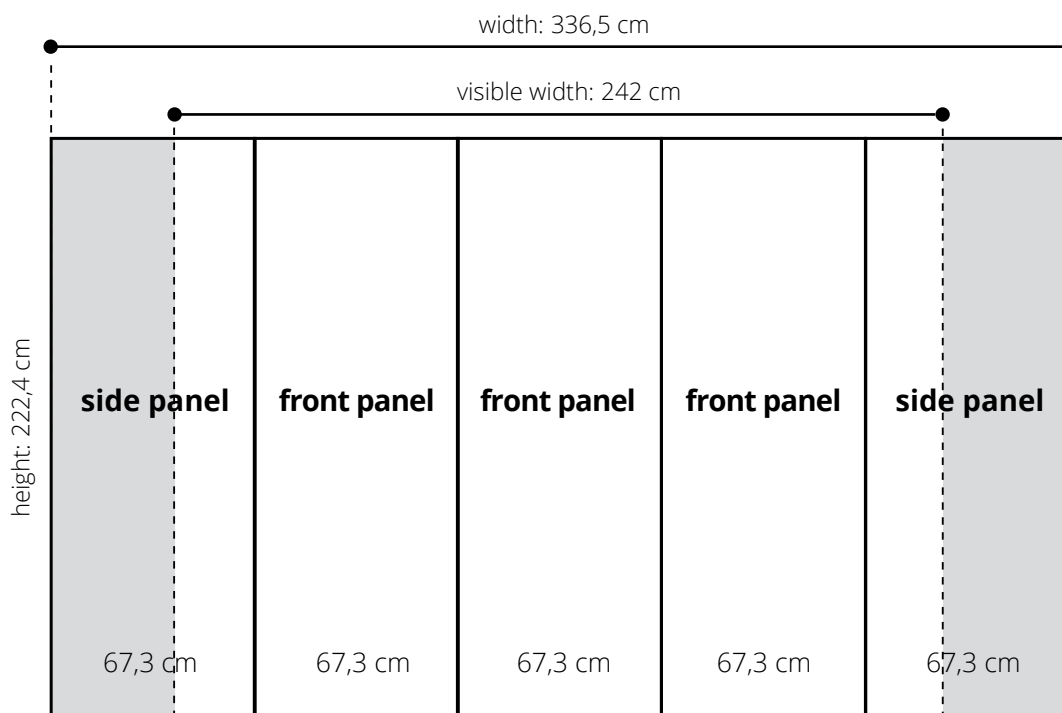

Expolinc Pop-Up Magnetic, 3x3 curved

Document specifications: 336,5 cm x 222,4 cm

- No bleed or crop marks.
- Please do not place important information in the grey zone (see drawing). This grey zone will only be visible on the side and on the back.
- We prefer to receive PDF files, version 1.5 (Acrobat 6) or higher. Also TIFF, JPG and EPS files are possible.