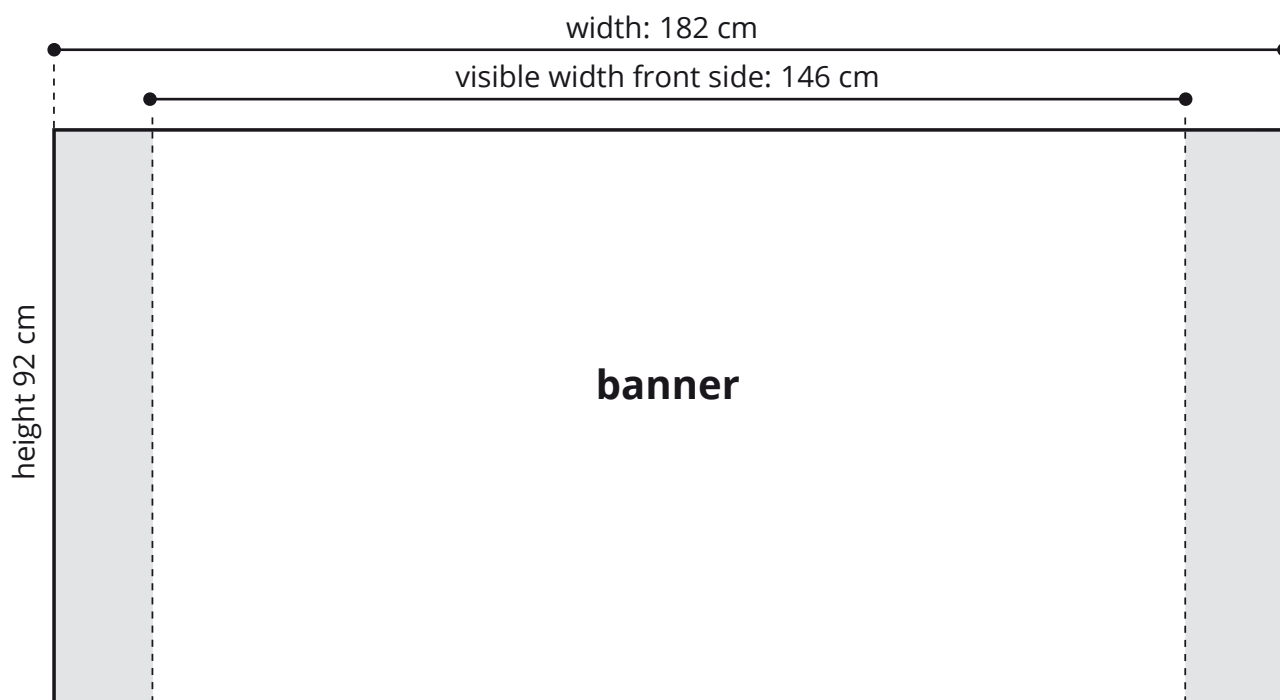

Expolinc Case & Counter

Document specifications: 182 cm x 92 cm

CMYK

72 dpi

size 1:1

- No bleed or crop marks.
- Please do not place important information in the grey zone (see drawing). This grey zone will not be visible at the front side.
- We prefer to receive PDF files, version 1.5 (Acrobat 6) or higher. Also TIFF, JPG and EPS files are possible.