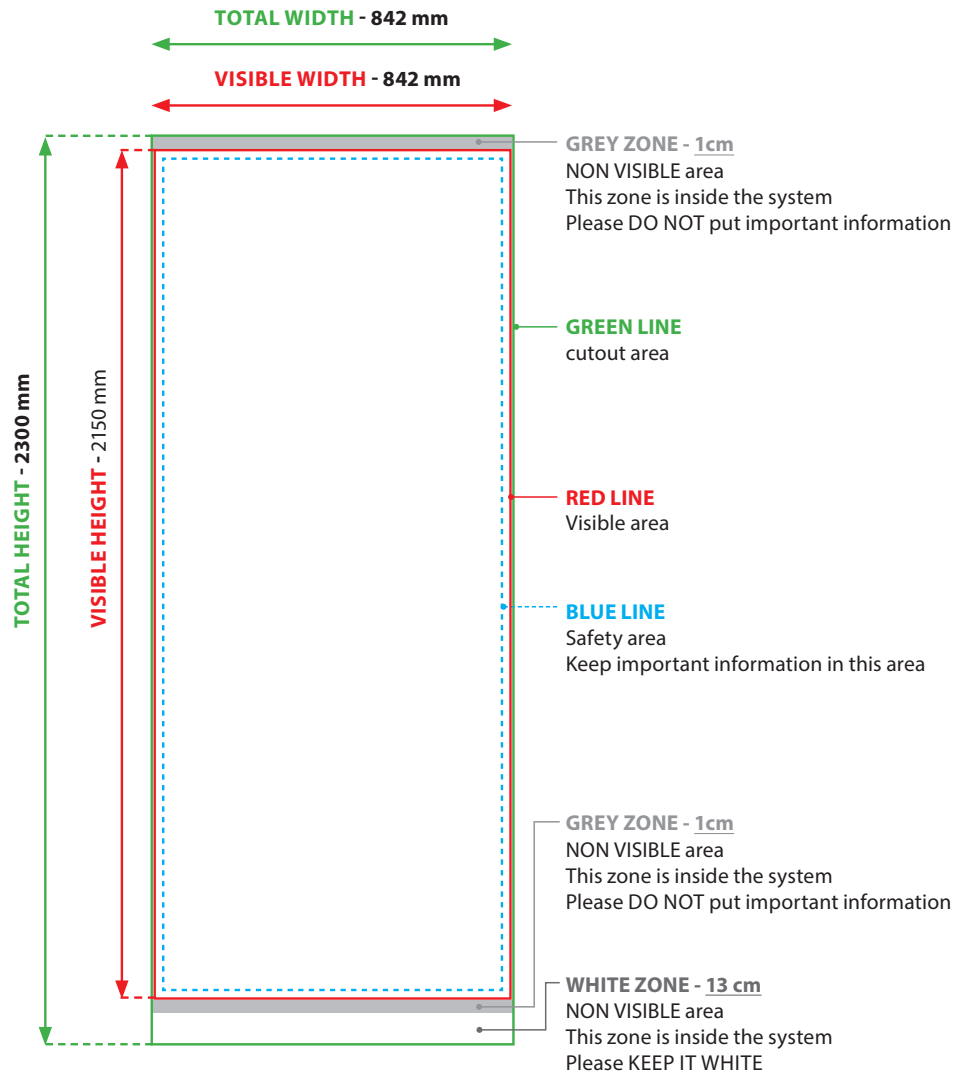

## Roll-up Solid 85

CMYK

SIZE 1/1

72 dpi

**DIMENSIONS OF FILE TO DELIVER**

842 x 2300 mm  
+ 5 mm bleed  
= **852 x 2310 mm**

- 5mm bleed
- NO crop marks
- Please do not place important information in the grey zone (see drawing). This grey zone will not be visible.
- Do not place any information in the WHITE ZONE. This white zone will not be visible.
- We prefer to receive PDF files, version 1.5 (Acrobat 6) or higher. Also TIFF and JPEG is possible
- Size 1/1
- CMYK
- All images at least 72 dpi